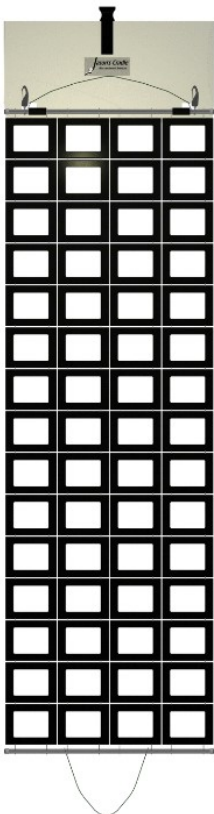

## MAN OVERBOARD & BODY RECOVERY

SKU - 40020448, 4002449, 4002450, 4002452

Jason's Cradle Fast Rescue Craft Kit – SOLAS Approved

### DESCRIPTION

When deployed, the Jason's Cradle forms a collapsible scoop - protecting the casualty. Who is then guided into the and retrieved by being rolled up onto the craft horizontally - in a medical position. The sturdy, specialised design of the Cradle gives the operator a 2 to 1 mechanical advantage during rescue lifts. Fully SOLAS approved. Operating the FRC Kit as your preferred recovery system - allows you to deploy the cradle from both port, and starboard side.

Fixing options available for RIBS: 1MC-JCFR003 FRC Kit - 3 rungs wide for inflatables RIBS <5 metres long & 1MC-JCFR004 FRC Kit - 4 rungs wide for inflatables RIBS > 5 metres long

Fixing options available for FRB's (Hard Hull): 1MC-JCFR003H FRC Kit - 3 rungs wide for hard hull < 5 metres long & 1MC-JCFR004H FRC Kit - 4 rungs wide for hard hull > 5 metres long

### SPECIFICATION

- SOLAS approved by Lloyd's Register. Complies with LSA code, Regulation I/1.2
- Rungs—Delrin 100T High Tensile Plastic
- Centre / End Caps—Polyethylene LDPE & HDPE
- 316 Marine-Grade Stainless Steel Link Components
- Stainless Steel Fasteners Used Throughout
- Fixing Clips Breaking Load—3200kg
- Tensile Tested in excess of one metric tonne (2,205lbs) / (1000.171 kg)
- The FRC kit is available in either: .53m / 530mm or .71m / 710mm width options.