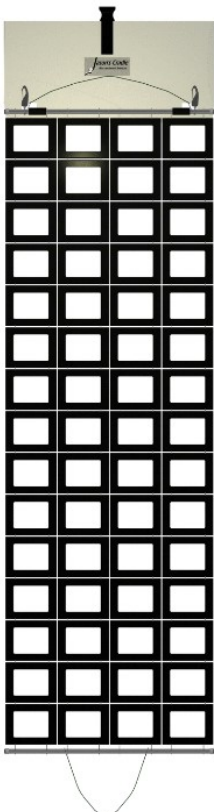

## MAN OVERBOARD & BODY RECOVERY

SKU - 40020800, 40020800-1, 40020800-2, 40020800-3, 40020800-4

Jason's Cradle Military Fast Rescue Craft Kit - SOLAS Approved

### DESCRIPTION

When deployed, the Jason's Cradle forms a collapsible scoop - protecting the casualty. Who is then guided into the and retrieved by being rolled up onto the craft horizontally - in a medical position. The sturdy, specialised design of the Cradle gives the operator a 2 to 1 mechanical advantage during rescue lifts. Fully SOLAS approved. Operating the FRC Kit as your preferred recovery system - allows you to deploy the cradle from both port, and starboard side.

Fixing options available for RIBS: 1MC-JCFR003 FRC Kit - 3 rungs wide for inflatables RIBS <5 metres long & 1MC-JCFR004 FRC Kit - 4 rungs wide for inflatables RIBS > 5 metres long

Fixing options available for FRB's (Hard Hull): 1MC-JCFR003H FRC Kit - 3 rungs wide for hard hull < 5 metres long & 1MC-JCFR004H FRC Kit - 4 rungs wide for hard hull > 5 metres long

### SPECIFICATION

- SOLAS approved by Lloyd's Register. Complies with LSA code, Regulation I/1.2
- Rungs—Delrin 100T High Tensile Plastic
- Centre / End Caps—Polyethylene LDPE & HDPE
- 316 Marine-Grade Stainless Steel Link Components
- Stainless Steel Fasteners Used Throughout
- Fixing Clips Breaking Load—3200kg
- Tensile Tested in excess of one metric tonne (2,205lbs) / (1000.171 kg)
- The FRC kit is available in either: .53m / 530mm or .71m / 710mm width options.