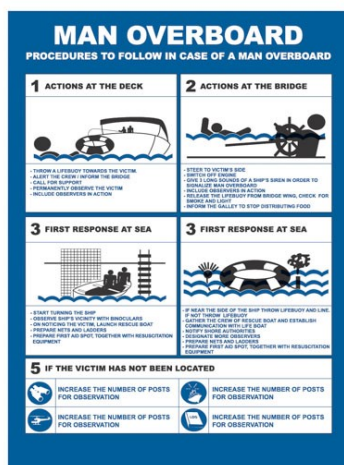

Man Overboard IMO Poster

DESCRIPTION

IMO Poster designed to guide MOB rescue and recovery procedures. Featuring detailed steps for actions at the deck, actions at the bridge, and initial response at sea, and if victim has not been located. This IMO poster is an essential visual tool for promoting safety awareness and preparedness onboard vessels. Display it prominently to ensure that every member of your crew is equipped to handle Man Overboard scenarios with confidence and efficiency.

KEY FEATURES

- Halogen and PVC Free: Crafted with modern, safe, and eco-friendly materials.
- 100% Environmentally Friendly and Recyclable: Committed to reducing our carbon footprint with recyclable materials for a greener future.
- Back Printed for Durability: Features a back-printed design for added protection, ensuring long-lasting performance and resistance to fading.
- Glossy, Quality Finish, Easy to Wipe Clean: Glossy finish for easy maintenance, saving time and effort. Professional look.
- Easy to Mount with Self-Adhesive Backing: User-friendly self-adhesive backing for quick and hassle-free installation.
- 5-Year Warranty, Even on Outdoor Use: Provided with a 5-year warranty, demonstrating enhanced reliability and confidence in performance, including outdoor applications. Enhanced reliability and confidence in the performance of the signs, backed by an extended warranty period.