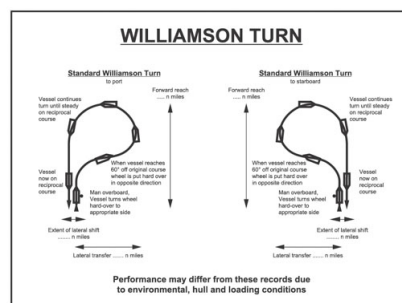

IMO Safety Signs

SKU - 40020861

Williamson Turn IMO Poster

DESCRIPTION

IMO Poster on Williamson turn manoeuvre. This comprehensive poster depicts and explains the Standard Williamson turn both to starboard and port, providing clear diagrams and directional arrows for easy understanding. This IMO-compliant poster also details forward reach and lateral transfer. Clear diagrams and directional arrows provide easy understanding of the manoeuvre, illustrating the journey from start to finish in the context of a Man Overboard scenario.

1

IMO Safety Signs

SKU - 40020861

Williamson Turn IMO Poster

SPECIFICATION

- Material: Halogen and PVC Free PET-X XL
- Environmental Friendly: 100% recyclable, contributing to a greener future
- Durability: Back printed design for extra protection against wear and tear
- Finish: Glossy, quality finish, easy to wipe clean
- Installation: Self-adhesive backing for easy mounting
- Warranty: 5-year warranty, even for outdoor use
- Available Sizes: 400x300mm
- Compliance: Fire-retardant and in accordance with IMO Res. A760 (18) as amended ISO 17631:2002
- Recommended height for installation: Approximately 160cm from the floor level
- PETX Sign XL Glow: 10 min / 75mcd/m² - 60 min / 10 mcd/m², decay time: 1250 min