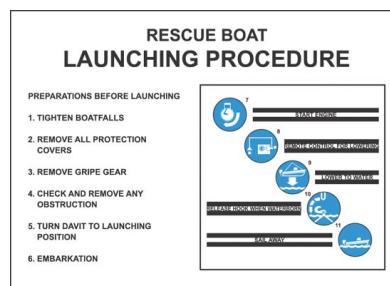

IMO Safety Signs

SKU - 40020880

Rescue Boat Launching Procedure IMO Poster

DESCRIPTION

Ensure regulatory compliance and foster a safe environment on your vessel with the IMO Warning Poster. Designed to underscore the strict prohibition of drug trafficking and use on board vessels. Featuring clear images and bold warning illustrations, this poster serves as a powerful visual deterrent against illicit activities, helping to keep your vessel compliant, passengers / crew safe, and promote a professional environment.

KEY FEATURES

- **Halogen and PVC Free:** Crafted with modern, safe, and eco-friendly materials.
- **100% Environmentally Friendly and Recyclable:** Committed to reducing our carbon footprint with recyclable materials for a greener future.
- **Back Printed for Durability:** Features a back-printed design for added protection, ensuring long-lasting performance and resistance to fading.
- **Glossy, Quality Finish, Easy to Wipe Clean:** Glossy finish for easy maintenance, saving time and effort. Professional look.
- **Easy to Mount with Self-Adhesive Backing:** User-friendly self-adhesive backing for quick and hassle-free installation.
- **5-Year Warranty, Even on Outdoor Use:** Provided with a 5-year warranty, demonstrating enhanced reliability and confidence in performance, including outdoor applications. Enhanced reliability and confidence in the performance of the signs, backed by an extended warranty period.